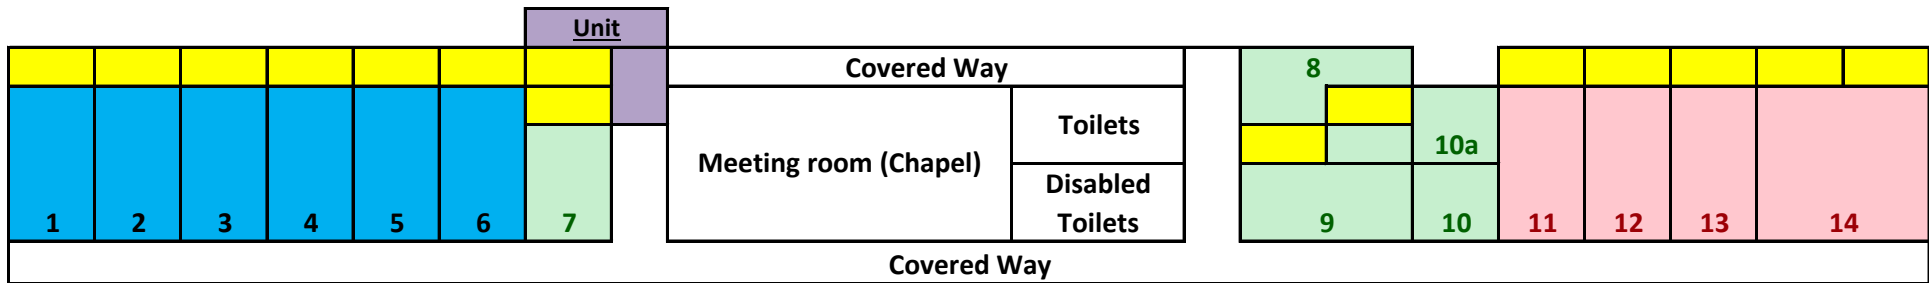

# Tandara Room Layout. All rooms have ensuites.

Room	Persons sleep
1	7 (8)
2	8 (9)
3	10
4	10
5	6
6	6
7	5 (6)
8	4 (5)
9	5 (6)
10 & 10a	8
11	8 (9)
12	8 (9)
13	10
14	17
Unit	3 (4)
<b>Total</b>	<b>115 (123)</b>

Male rooms.  
 Female rooms  
 Leaders rooms.  
 Ensuites

Rooms 1 & 2 have(double beds) and 6 & 7 single beds

Room 7 sleeps 5 (1 double bed and 4 single beds).  
 Room 8 sleeps 4 (1 double bed & 3 single beds)

Room 9 sleeps 5 (1 double bed and 4 single beds).

Room 10 & 10a eight singles, all other rooms have single beds.

Rooms 9, 10 and 10a all share one ensuite.  
 Rooms 11 & 12 have (1 double bed) and 7 single beds

Room 10 and 10a can be used for students but will need to use communal shower and toilets.

The unit has a queen size bed and a set of bunks(full linen supplied)

All other rooms consist of bunk bedding

Numbers with brackets indicate 2 campers in double beds